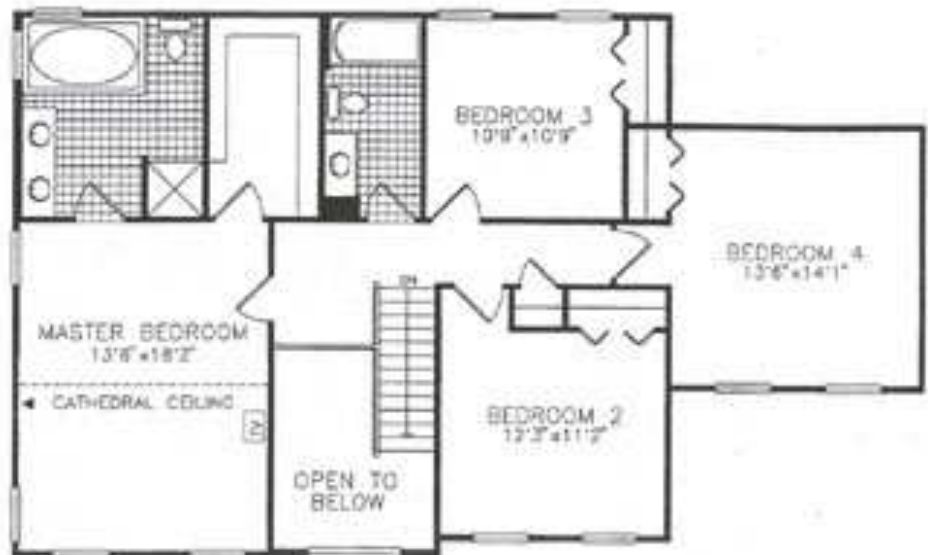

# The Jefferson

*A 4 bedroom, 2 1/2 bath traditional center hall home with a two story entry foyer, two car garage and full basement*

**Elevation "A"**

**Elevation "B"**

**Kitchen**

13'2" x 8'9"

**Breakfast Room**

8'5" x 10'10"

**Dining Room**

12'3" x 12'3"

**Family Room**

13'6" x 19'5"

**2-Car Garage**

21'7" x 20'0"

**Main Bedroom**

13'6" x 18'2"

**Bedroom #2**

12'3" x 11'8"

**Bedroom #3**

10'9" x 10'3"

**Bedroom #4**

13'6" x 14'1"

**Additional Spaces**

Master Bathroom

2nd Bathroom

Walk-in Closet

Laundry

Powder Room

All information is deemed reliable but is not guaranteed. Properties that are shown are subject to change, prior sale or withdrawal. Neither listing brokers nor information providers shall be responsible for any typographical errors, misinformation, or misprints, and shall be held totally harmless.